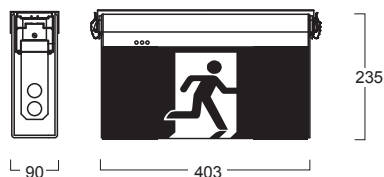

Photometric data available at:

famco.com.au/product/weatherproof-ecoexit/

FAMCO LIGHTING PTY LTD

T: (03) 9935 7300 F: (03) 9935 7301 E: info@famco.com.au W: www.famco.com.au