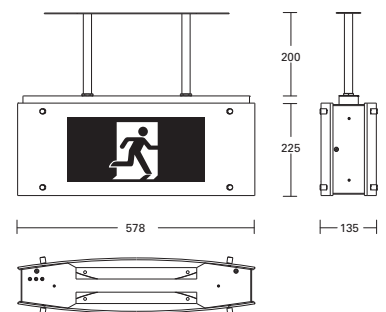

Maximum Viewing Distance 24M.

MAXIMUM PERMISSIBLE SPACING FOR EMERGENCY LUMINAIRES																		
PHOTOMETRIC CLASSIFICATION			MOUNTING HEIGHT - M															
			2.1	2.4	2.7	3.0	3.3	3.6	4.0	4.5	5	6	7	8	9	10	15	20
F9961 Single Sided	C0	D4	4.5	4.4	4.2	3.8	3.0	2.0										
	C90	D8	6.4	6.5	6.5	6.4	6.3	6.1	5.7	5.0	3.2							

Decals – Single Sided

Decals – Double Sided

Wall Mounted Surface

Catalogue Number

F9961/* Single Sided Exit

*Specify running man decal

Ceiling Mounted

Catalogue Number

F9962/* Double Sided Exit

F9963/* Single Sided Exit

*Specify running man decal

Ceiling Mounted - Bracket

Catalogue Number

F9962/BCM/* Double Sided Exit

F9963/BCM/* Single Sided Exit

*Specify running man decal