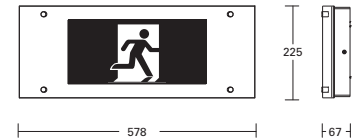

Maximum Viewing Distance 24M.

MAXIMUM PERMISSIBLE SPACING FOR EMERGENCY LUMINAIRES																		
PHOTOMETRIC CLASSIFICATION			MOUNTING HEIGHT - M															
			2.1	2.4	2.7	3.0	3.3	3.6	4.0	4.5	5	6	7	8	9	10	15	20
F9961 Single Sided	C0	D4	4.5	4.4	4.2	3.8	3.0	2.0										
	C90	D8	6.4	6.5	6.5	6.4	6.3	6.1	5.7	5.0	3.2							

Decals – Single Sided

Decals – Double Sided

Wall Mounted Surface

Catalogue Number

F9961/* Single Sided Exit

*Specify running man decal

Ceiling Mounted

Catalogue Number