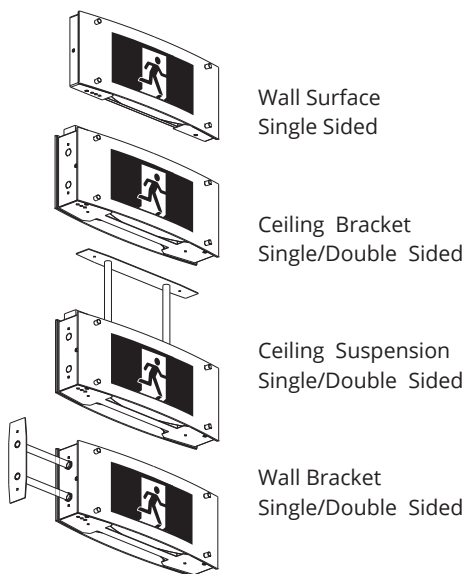

Form & Function

The new Premium LED Exit series adopts a modern, clean design with a combination of curves, straight lines and a unique pure glass effect for the diffuser. The result is a cost effective exit that complements modern interiors. A design without concession, which does not forget functionality.

Highly energy efficient the Premium LED Exit series uses up to 70% less energy than a conventional fluorescent solution.