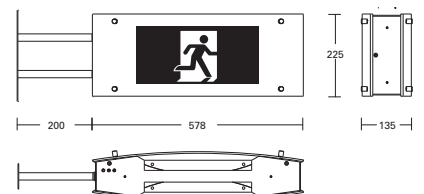

Wall Mounted - Bracket

Catalogue Number

F9962/BWM/* Double Sided Exit

F9963/BWM/* Single Sided Exit

*Specify running man decal

Photometric data available at:
www.famco.com.au/premium-exit

Famco MasterMinder Models Available

Automatic monitoring and testing system