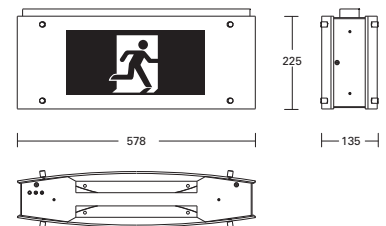

Maximum Viewing Distance 24M.

MAXIMUM PERMISSIBLE SPACING FOR EMERGENCY LUMINAIRES																		
PHOTOMETRIC CLASSIFICATION			MOUNTING HEIGHT - M															
			2.1	2.4	2.7	3.0	3.3	3.6	4.0	4.5	5	6	7	8	9	10	15	20
F9961 Single Sided	C0	D4	4.5	4.4	4.2	3.8	3.0	2.0										
	C90	D8	6.4	6.5	6.5	6.4	6.3	6.1	5.7	5.0	3.2							

Decals – Single Sided

Decals – Double Sided

Wall Mounted Surface

Catalogue Number

F9961/* Single Sided Exit

*Specify running man decal

Ceiling Mounted

Catalogue Number

F9962/* Double Sided Exit

F9963/* Single Sided Exit

*Specify running man decal

Ceiling Mounted - Bracket

Catalogue Number

F9962/BCM/* Double Sided Exit

F9963/BCM/* Single Sided Exit

*Specify running man decal