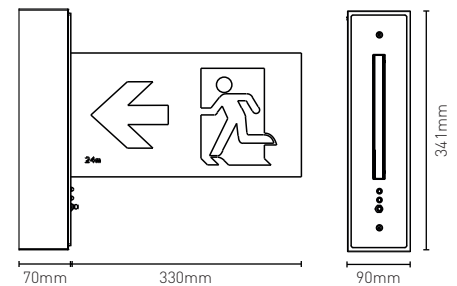

Mirage LED Platinum

FD9919/WL/L + FX9919/LI

DIMENSIONS

RECESSED

SURFACE

The Mirage Platinum wall mounted exit sign is a modern and sleek design luminaire available in Standard or Computer Monitored (FMX) emergency versions.

KEY

WL	Wall to the left plate	DLR	Double sided left/right Running Man
WR	Wall to the right plate	DRL	Double sided right/left Running Man
S	Running Man right	FD	Famco diffuser
L	Running Man left	PK	Power pack
R	Running Man right	SM	Surface mount
DS	Double sided		