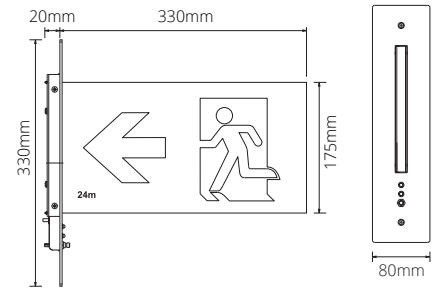

Mirage LED Platinum

FD9919/WL/L + FX9919/LI

DIMENSIONS

RECESSED

SURFACE

The Mirage Platinum wall mounted exit sign is a modern and sleek design luminaire available in Standard or Computer Monitored (FMX) emergency versions.

KEY

WL	Wall to the left plate	DLR	Double sided left/right Running Man
WR	Wall to the right plate	DRL	Double sided right/left Running Man
S	Running Man right	FD	Famco diffuser
L	Running Man left	PK	Power pack
R	Running Man right	SM	Surface mount
DS	Double sided		